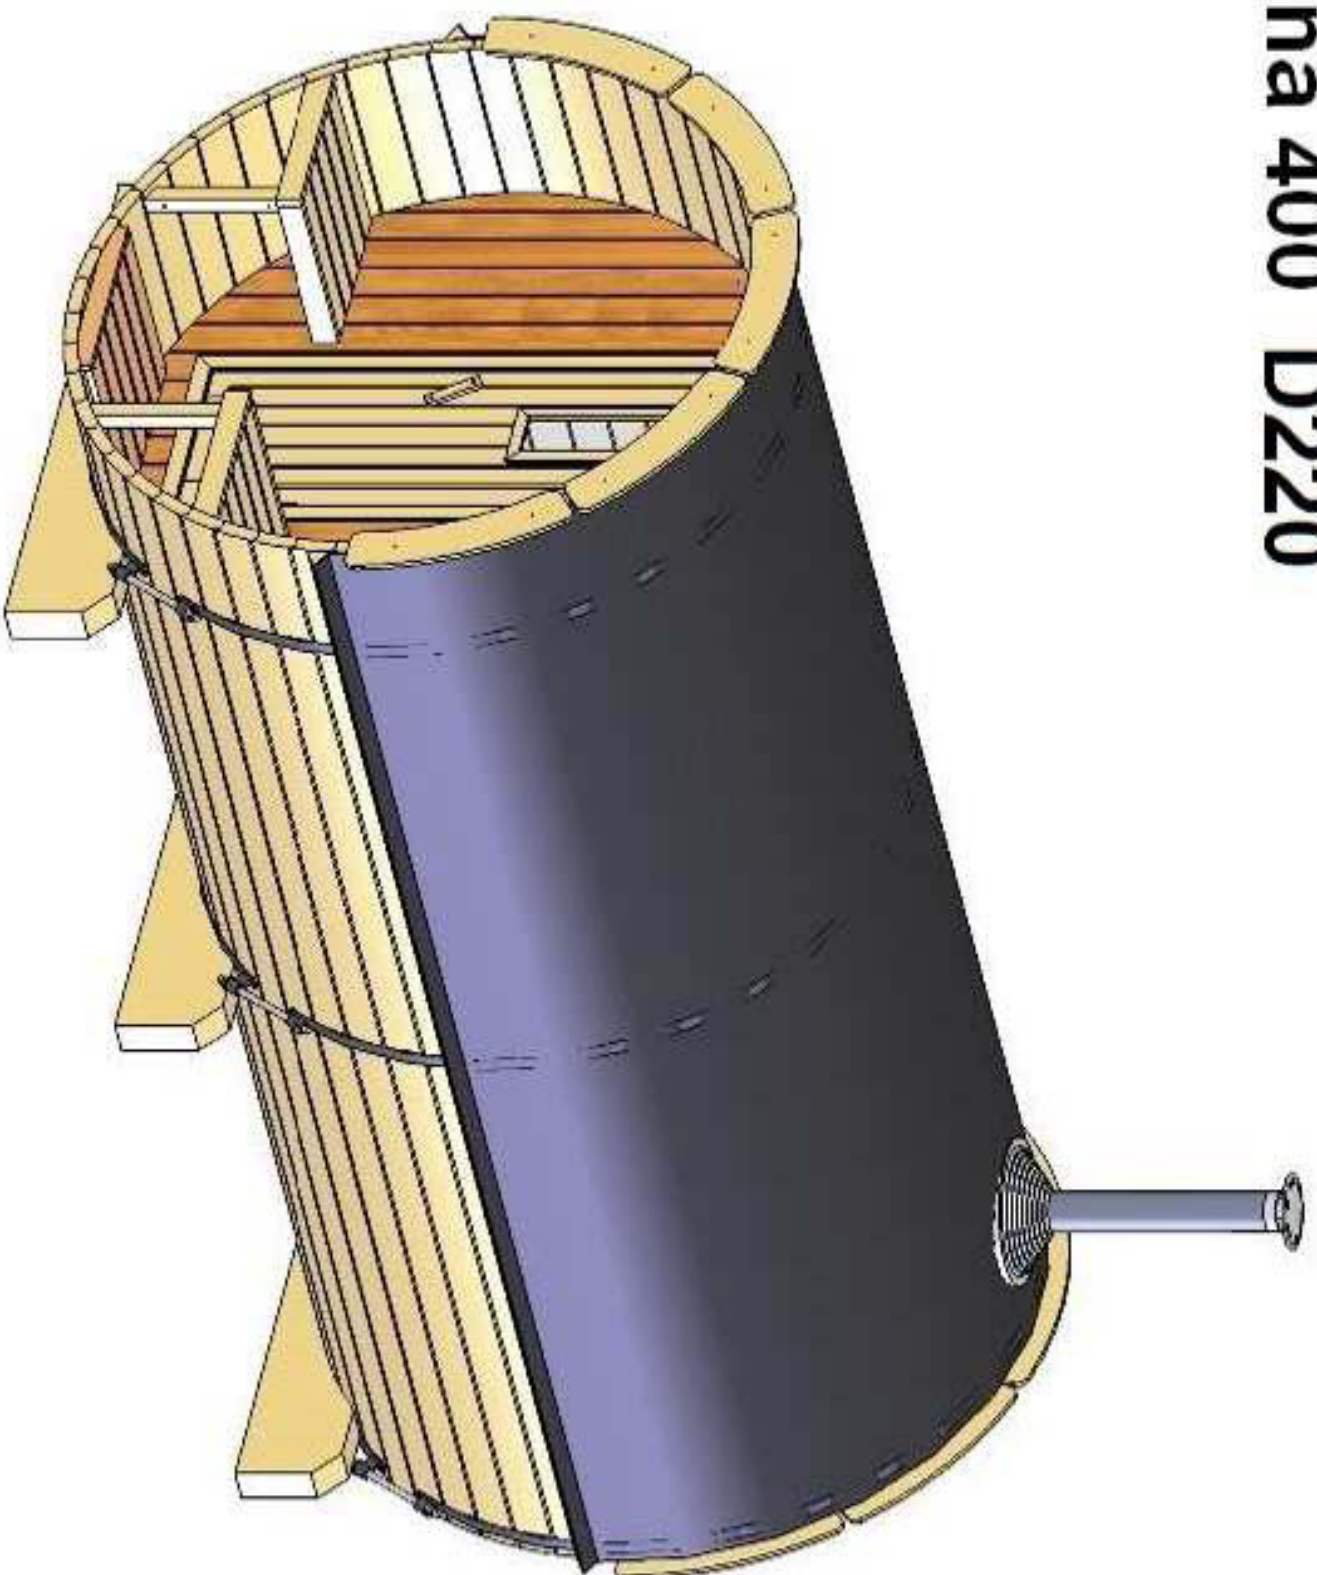

TUINDECO

LEADING IN GARDEN PRODUCTS

43.7015 Barrel sauna 400x215

235
215

All sizes are approximate and in cm

 $5,9+2,1\text{m}^2$

 $11,8+4,2\text{m}^3$

 $16,8\text{m}^2$

 42mm

 28/44mm

 4mm

1200kg

400x120x120cm

Sauna 400 D2220

Barrel 400 cm

Size (m) 2,15 x 4,00
Ridge Height 2150 mm

	id	size (h x w)	Pcs
Doors	DGD-1A	1650 x 590 mm	2
Windows	DGW-1A	670 x 300 mm	2