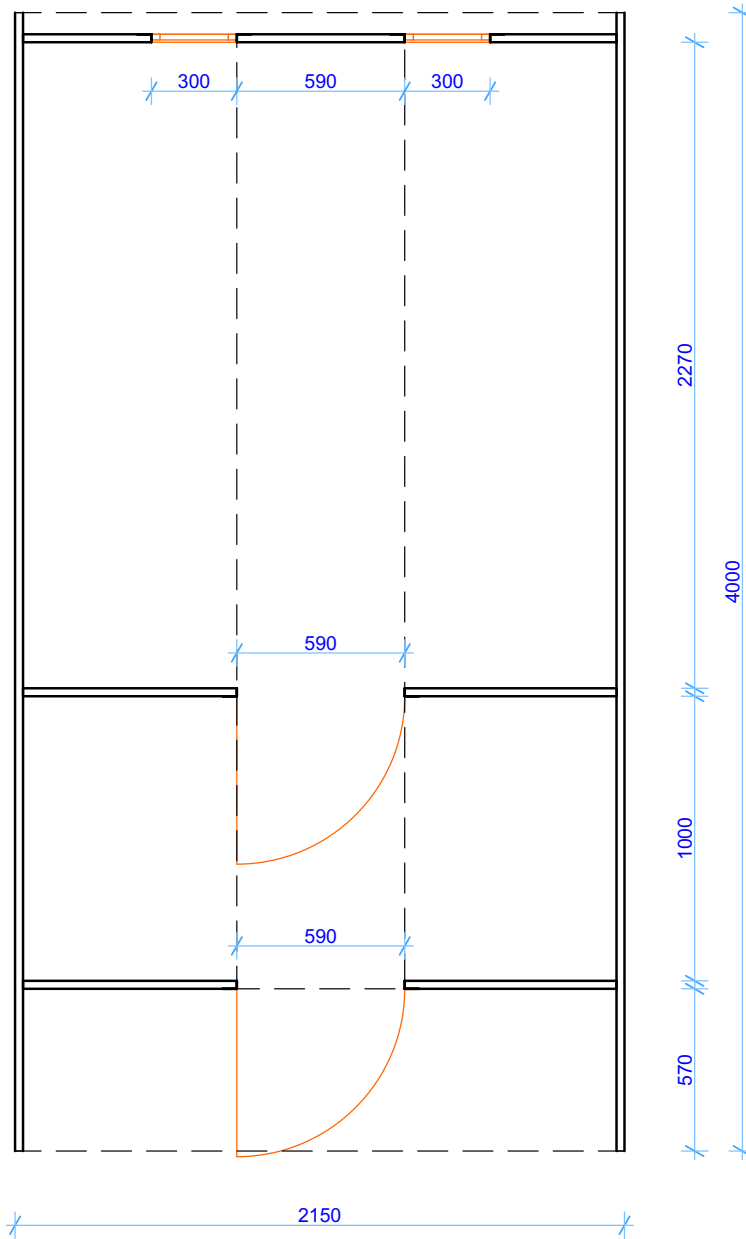

TUINDECO

LEADING IN GARDEN PRODUCTS

43.7015 Barrel sauna 400x215

235
215

All sizes are approximate and in cm

 $5,9+2,1\text{m}^2$

 $11,8+4,2\text{m}^3$

 $16,8\text{m}^2$

 42mm

 28/44mm

 4mm

1200kg

400x120x120cm

Sauna 400 D2220

Barrel 400 cm

Size (m) 2,15 x 4,00
Ridge Height 2150 mm

	id	size (h x w)	Pcs
Doors	DGD-1A	1650 x 590 mm	2
Windows	DGW-1A	670 x 300 mm	2