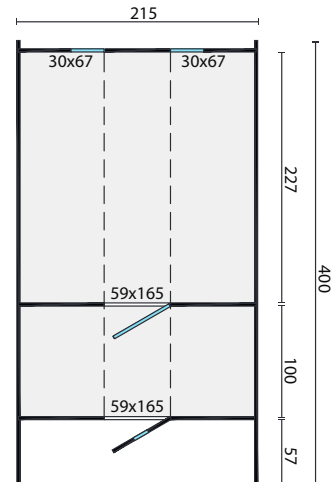

TUINDECO

LEADING IN GARDEN PRODUCTS

43.7015 Barrel sauna 400x215

235
215

All sizes are approximate and in cm

 $5,9+2,1\text{m}^2$

 $11,8+4,2\text{m}^3$

 $16,8\text{m}^2$

 42mm

 28/44mm

 4mm

1200kg

400x120x120cm

Sauna 400 D2220

Barrel 400 cm

Size (m) 2,15 x 4,00
Ridge Height 2150 mm

	id	size (h x w)	Pcs
Doors	DGD-1A	1650 x 590 mm	2
Windows	DGW-1A	670 x 300 mm	2