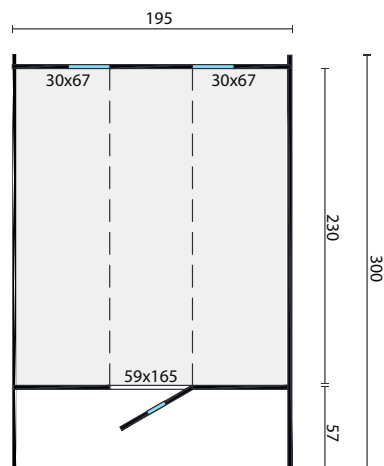

TUINDECO

LEADING IN GARDEN PRODUCTS

43.7013 Barrel sauna 300x195

205
195

All sizes are approximate and in cm

m² 4,5m²

m³ 8,1m³

10,5m²

42mm

28/44mm

4mm

960kg

300x120x120cm

Sauna 300 D190

SAUNA 300 D190

(LxBxH) 250 x 120 x 120 cm.

680 kg.

1

Barrel 300 cm

Size (m) 2,15 x 3,00
Ridge Height 1950 mm

	id	size (h x w)	Pcs
Doors	DGD-1A	1650 x 590 mm	1
Windows	DGW-1A	670 x 300 mm	2