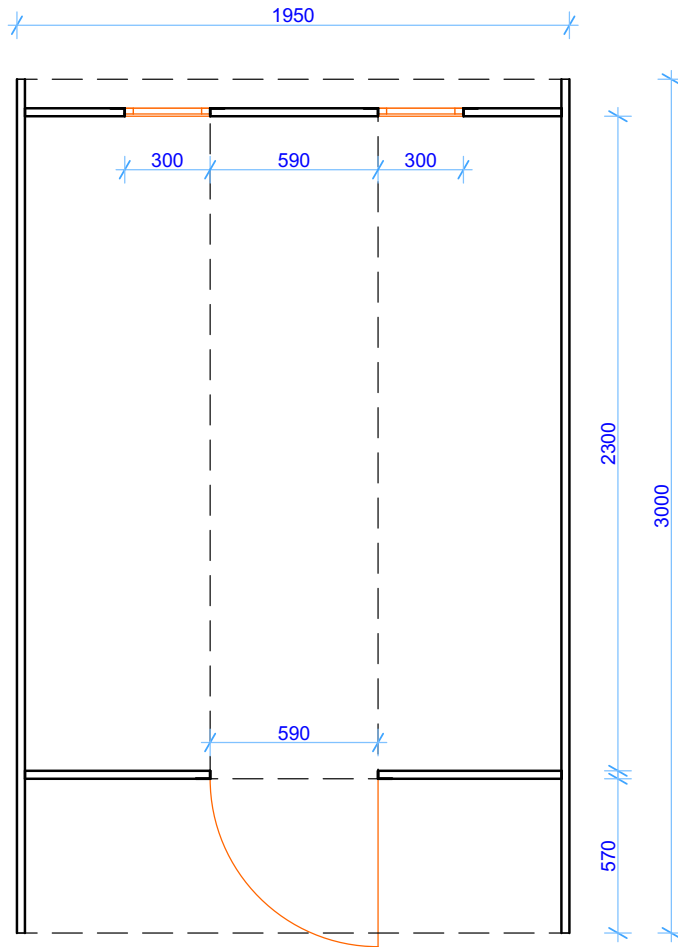

TUINDECO

LEADING IN GARDEN PRODUCTS

43.7013 Barrel sauna 300x195

205
195

All sizes are approximate and in cm

m² 4,5m²

m³ 8,1m³

10,5m²

42mm

28/44mm

4mm

960kg

300x120x120cm

Sauna 300 D190

SAUNA 300 D190

(LxBxH) 250 x 120 x 120 cm.

680 kg.

1

Barrel 300 cm

Size (m) 2,15 x 3,00
Ridge Height 1950 mm

	id	size (h x w)	Pcs
Doors	DGD-1A	1650 x 590 mm	1
Windows	DGW-1A	670 x 300 mm	2