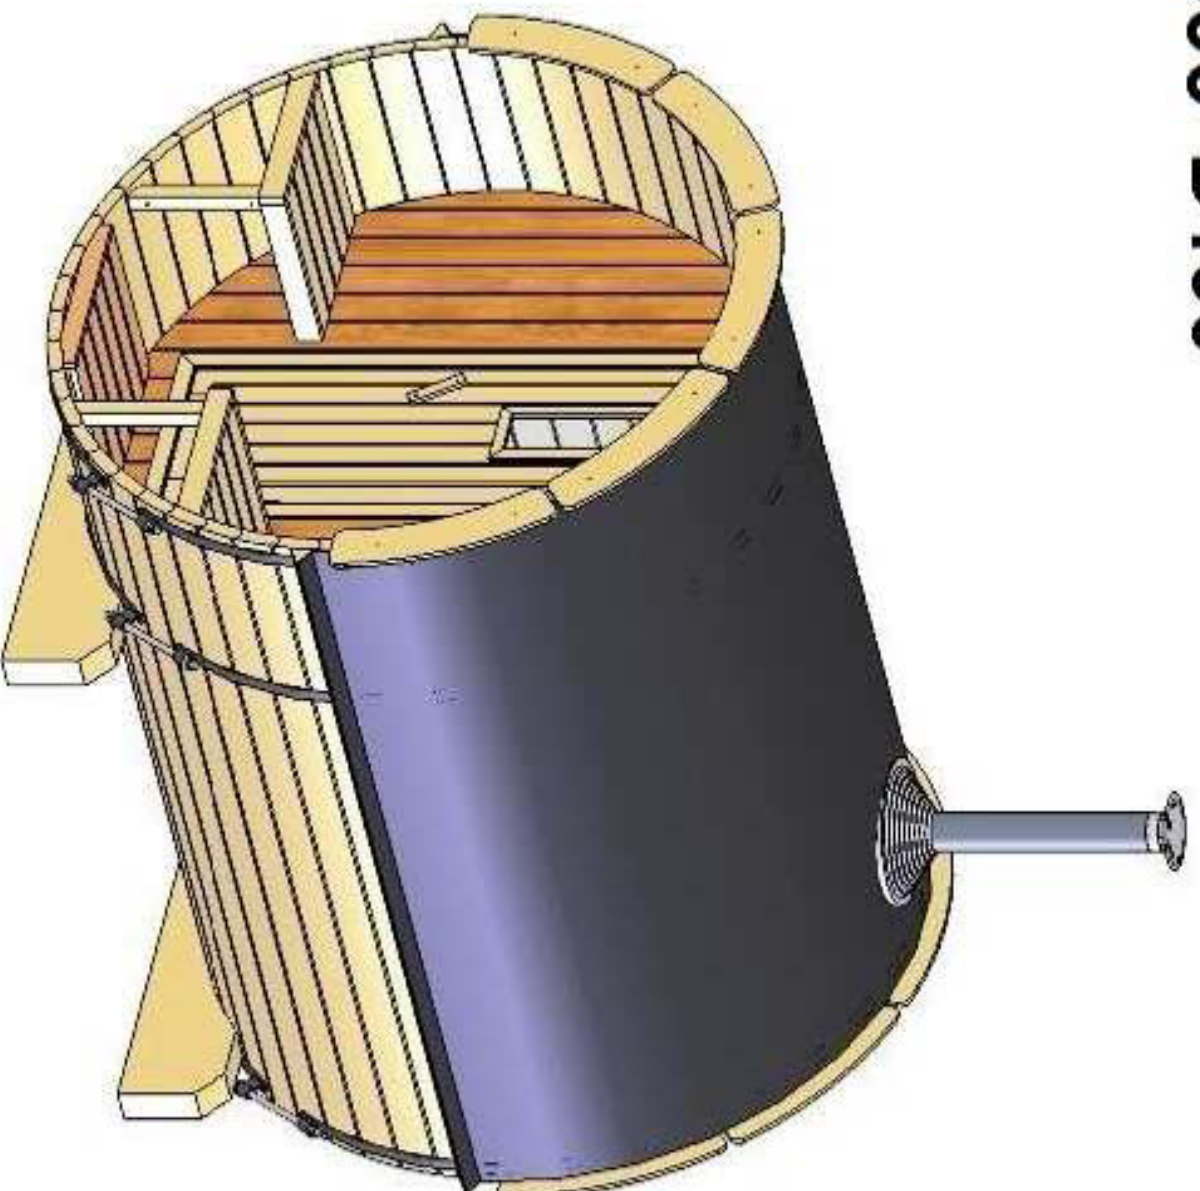

TUINDECO

LEADING IN GARDEN PRODUCTS

43.7013 Barrel sauna 300x195

205
195

All sizes are approximate and in cm

m² 4,5m²

m³ 8,1m³

10,5m²

42mm

28/44mm

4mm

960kg

300x120x120cm

Sauna 300 D190

SAUNA 300 D190

(LxBxH) 250 x 120 x 120 cm.

680 kg.

1

Barrel 300 cm

Size (m) 2,15 x 3,00
Ridge Height 1950 mm

	id	size (h x w)	Pcs
Doors	DGD-1A	1650 x 590 mm	1
Windows	DGW-1A	670 x 300 mm	2