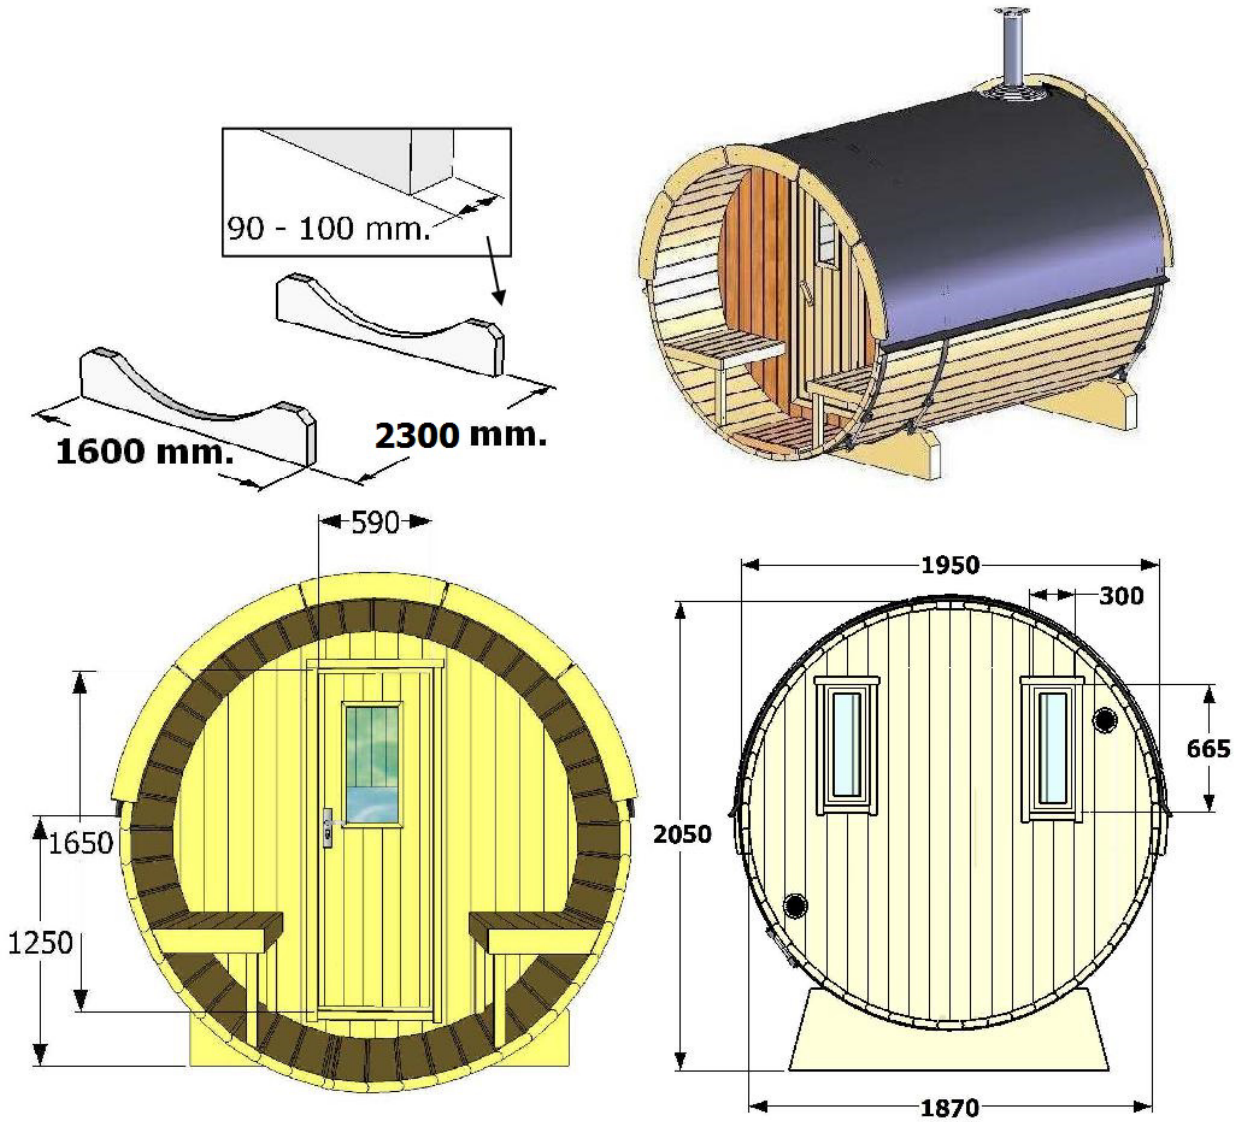

TUINDECO

LEADING IN GARDEN PRODUCTS

43.7013 Barrel sauna 300x195

205
195

All sizes are approximate and in cm

m² 4,5m²

m³ 8,1m³

10,5m²

42mm

28/44mm

4mm

960kg

300x120x120cm

Sauna 300 D190

SAUNA 300 D190

(LxBxH) 250 x 120 x 120 cm.

680 kg.

1

Barrel 300 cm

Size (m) 2,15 x 3,00
Ridge Height 1950 mm

	id	size (h x w)	Pcs
Doors	DGD-1A	1650 x 590 mm	1
Windows	DGW-1A	670 x 300 mm	2