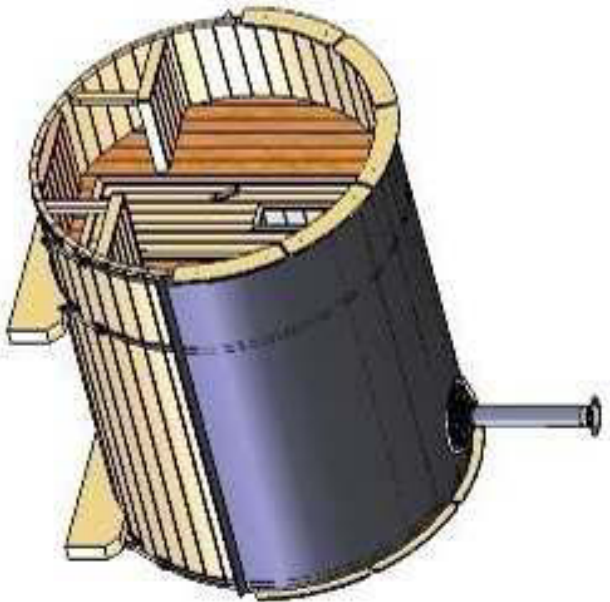

TUINDECO

LEADING IN GARDEN PRODUCTS

43.7013 Barrel sauna 300x195

205
195

All sizes are approximate and in cm

m² 4,5m²

m³ 8,1m³

10,5m²

42mm

28/44mm

4mm

960kg

300x120x120cm

Sauna 300 D190

SAUNA 300 D190

(LxBxH) 250 x 120 x 120 cm.

680 kg.

1

Barrel 300 cm

Size (m) 2,15 x 3,00
Ridge Height 1950 mm

	id	size (h x w)	Pcs
Doors	DGD-1A	1650 x 590 mm	1
Windows	DGW-1A	670 x 300 mm	2