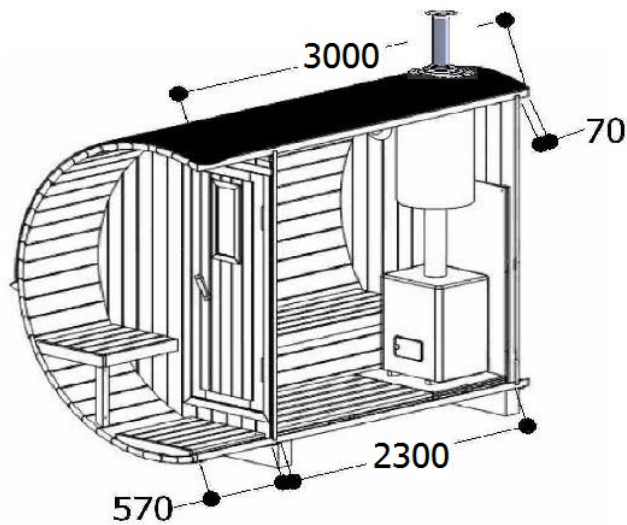

TUINDECO

LEADING IN GARDEN PRODUCTS

43.7013 Barrel sauna 300x195

205
195

All sizes are approximate and in cm

m² 4,5m²

m³ 8,1m³

10,5m²

42mm

28/44mm

4mm

960kg

300x120x120cm

Sauna 300 D190

SAUNA 300 D190

(LxBxH) 250 x 120 x 120 cm.

680 kg.

1

Barrel 300 cm

Size (m) 2,15 x 3,00
Ridge Height 1950 mm

	id	size (h x w)	Pcs
Doors	DGD-1A	1650 x 590 mm	1
Windows	DGW-1A	670 x 300 mm	2