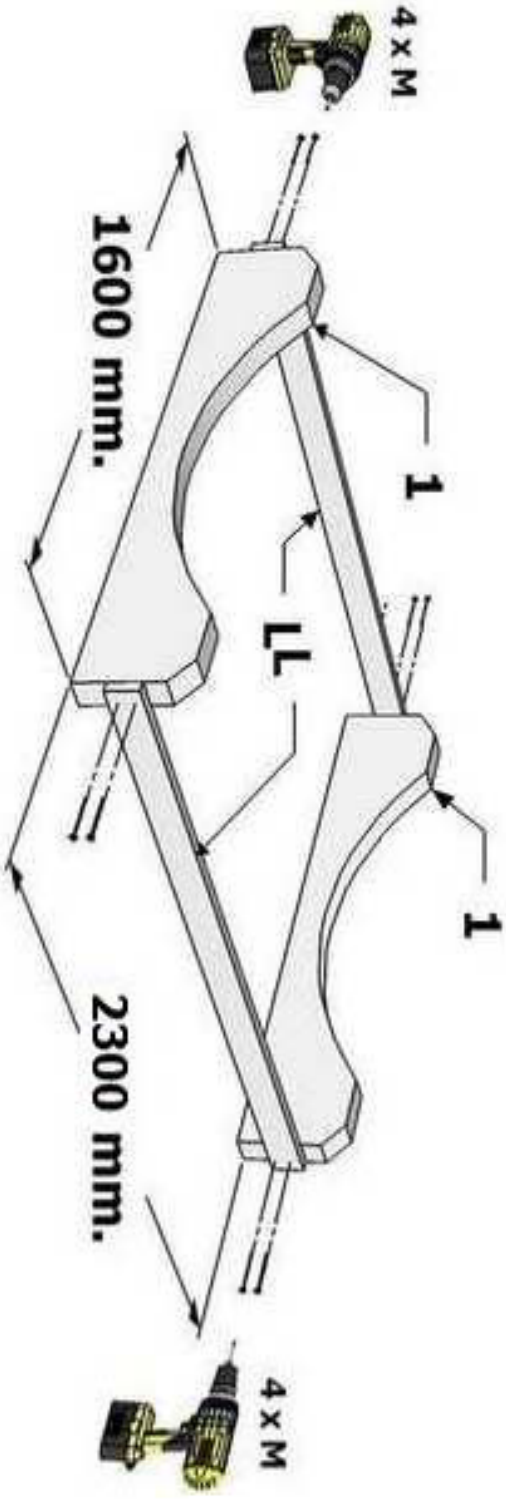

TUINDECO

LEADING IN GARDEN PRODUCTS

43.7013 Barrel sauna 300x195

205
195

All sizes are approximate and in cm

m² 4,5m²

m³ 8,1m³

10,5m²

42mm

28/44mm

4mm

960kg

300x120x120cm

Sauna 300 D190

SAUNA 300 D190

(LxBxH) 250 x 120 x 120 cm.

680 kg.

1

Barrel 300 cm

Size (m) 2,15 x 3,00
Ridge Height 1950 mm

	id	size (h x w)	Pcs
Doors	DGD-1A	1650 x 590 mm	1
Windows	DGW-1A	670 x 300 mm	2