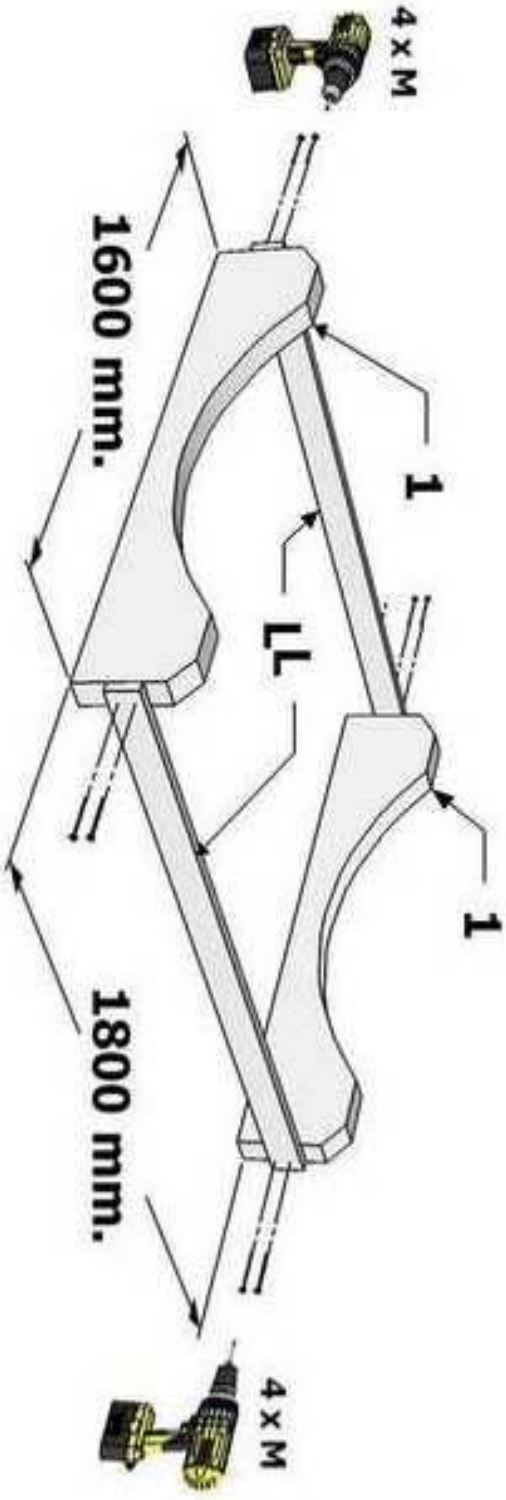

TUINDECO

LEADING IN GARDEN PRODUCTS

43.7012 Barrel sauna 250x195

205
195

All sizes are approximate and in cm

 3,51m²

 6,3m³

 7,5m²

 42mm

 28/44mm

 4mm

680kg

250x120x120cm

Sauna 250 D190

SAUNA 250 D190

(LxBxH) 250 x 120 x 120 cm.

680 kg.

1

2

3

5

**WICHTIG !
IMPORTANT !**

6 A

6