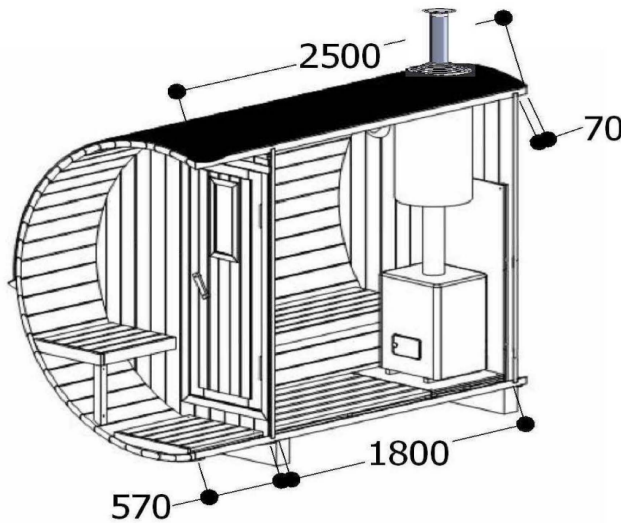

TUINDECO

LEADING IN GARDEN PRODUCTS

43.7012 Barrel sauna 250x195

205
195

All sizes are approximate and in cm

 3,51m²

 6,3m³

 7,5m²

 42mm

 28/44mm

 4mm

680kg

250x120x120cm

Sauna 250 D190

SAUNA 250 D190

(LxBxH) 250 x 120 x 120 cm.