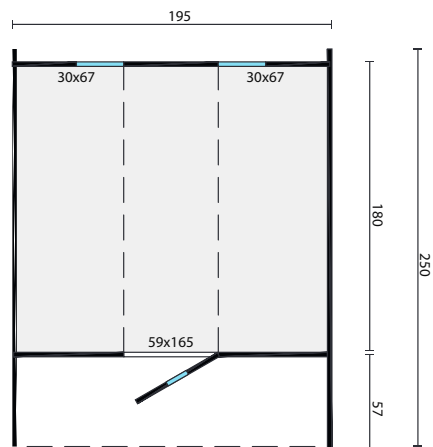

TUINDECO

LEADING IN GARDEN PRODUCTS

43.7012 Barrel sauna 250x195

205
195

All sizes are approximate and in cm

 3,51m²

 6,3m³

 7,5m²

 42mm

 28/44mm

 4mm

680kg

250x120x120cm

Sauna 250 D190

SAUNA 250 D190

(LxBxH) 250 x 120 x 120 cm.

II

III

19

U

INSTALL

Barrel 250 cm

Size (m) 2,15 x 2,50
Ridge Height 1950 mm

	id	size (h x w)	Pcs
Doors	DGD-1A	1650 x 590 mm	1
Windows	DGW-1A	670 x 300 mm	2