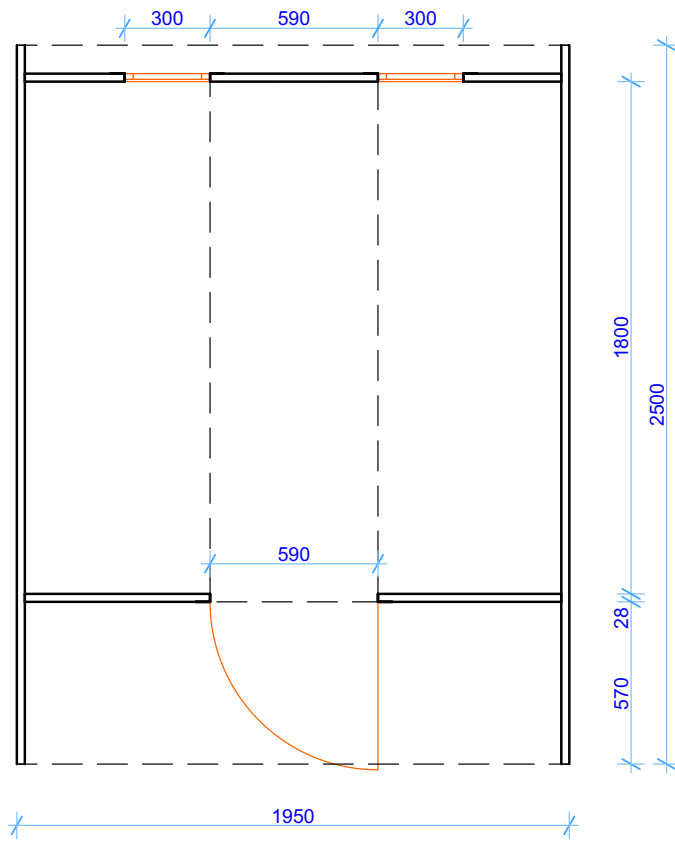

TUINDECO

LEADING IN GARDEN PRODUCTS

43.7012 Barrel sauna 250x195

205
195

All sizes are approximate and in cm

 3,51m²

 6,3m³

 7,5m²

 42mm

 28/44mm

 4mm

680kg

250x120x120cm

Sauna 250 D190

SAUNA 250 D190

(LxBxH) 250 x 120 x 120 cm.

4X DET 11d

14

Cembrit Multi Force panel
(MINERIT LW)

MINERIT LW

MINERIT LW

15

4xM

4xM

II

III

19

U

INSTALL

Barrel 250 cm

Size (m) 2,15 x 2,50
Ridge Height 1950 mm

	id	size (h x w)	Pcs
Doors	DGD-1A	1650 x 590 mm	1
Windows	DGW-1A	670 x 300 mm	2