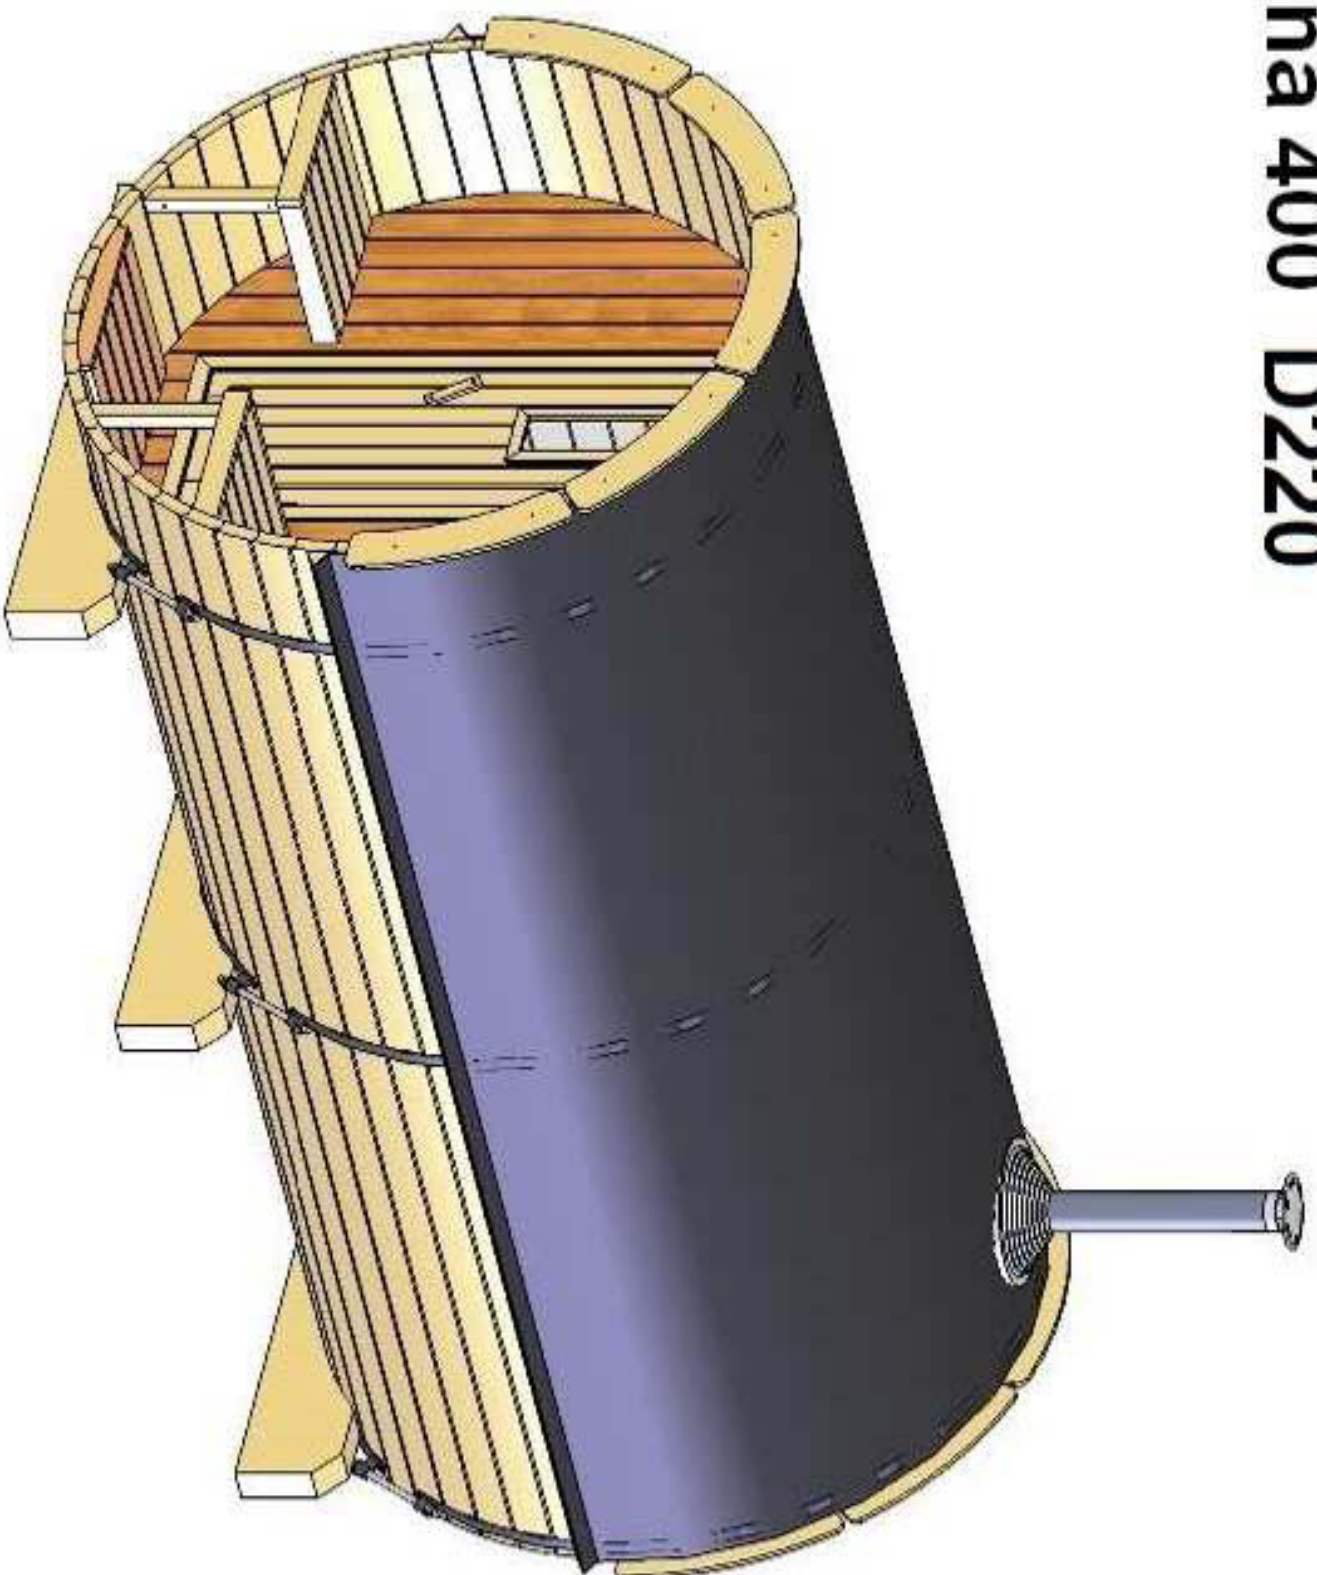

TUINDECO

LEADING IN GARDEN PRODUCTS

43.7005 Barrel sauna 400x215

235
215

All sizes are approximate and in cm

5,9+2,1m²

42mm

11,8+4,2m³

28/44mm

16,8m²

4mm

1200kg

400x120x120cm

Sauna 400 D2220

Barrel 400 cm

Size (m) 2,15 x 4,00
Ridge Height 2150 mm

	id	size (h x w)	Pcs
Doors	DGD-1A	1650 x 590 mm	2
Windows	DGW-1A	670 x 300 mm	2