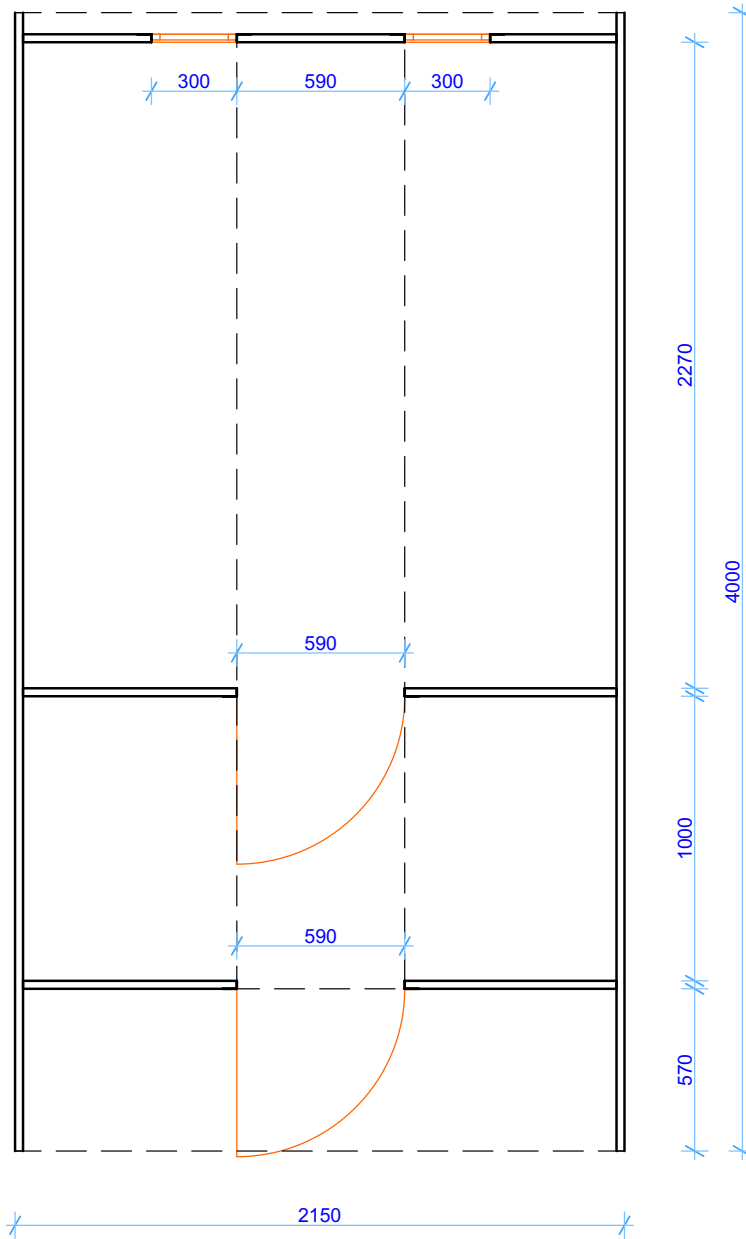

TUINDECO

LEADING IN GARDEN PRODUCTS

43.7005 Barrel sauna 400x215

235
215

All sizes are approximate and in cm

5,9+2,1m²

42mm

11,8+4,2m³

28/44mm

16,8m²

4mm

1200kg

400x120x120cm

Sauna 400 D2220

Barrel 400 cm

Size (m) 2,15 x 4,00
Ridge Height 2150 mm

	id	size (h x w)	Pcs
Doors	DGD-1A	1650 x 590 mm	2
Windows	DGW-1A	670 x 300 mm	2