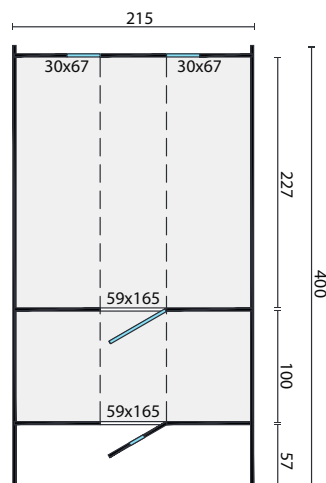

TUINDECO

LEADING IN GARDEN PRODUCTS

43.7005 Barrel sauna 400x215

235
215

All sizes are approximate and in cm

5,9+2,1m²

42mm

11,8+4,2m³

28/44mm

16,8m²

4mm

1200kg

400x120x120cm

Sauna 400 D2220

Barrel 400 cm

Size (m) 2,15 x 4,00
Ridge Height 2150 mm

	id	size (h x w)	Pcs
Doors	DGD-1A	1650 x 590 mm	2
Windows	DGW-1A	670 x 300 mm	2