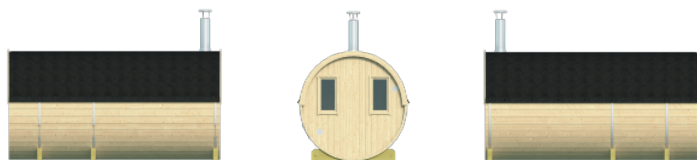

TUINDECO

LEADING IN GARDEN PRODUCTS

43.7005 Barrel sauna 400x215

235
215

All sizes are approximate and in cm

5,9+2,1m²

42mm

11,8+4,2m³

28/44mm

16,8m²

4mm

1200kg

400x120x120cm

Sauna 400 D2220

Barrel 400 cm

Size (m) 2,15 x 4,00
Ridge Height 2150 mm