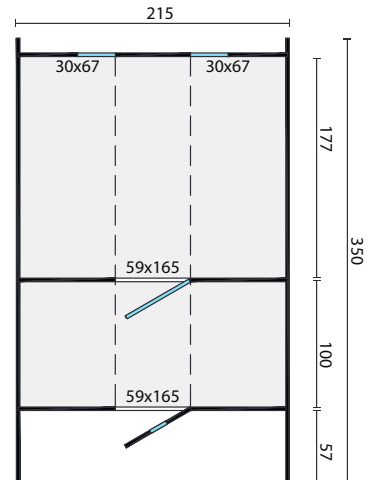

TUINDECO

LEADING IN GARDEN PRODUCTS

43.7004 Barrel sauna 350x215

235
215

All sizes are approximate and in cm

 $3,8+2,1\text{m}^2$

 $7,6+4,2\text{m}^3$

 $13,6\text{m}^2$

 42mm

 28/44mm

 4mm

1000kg

350x120x120cm

Sauna 350 D2220

Packing list

Barrel 350 cm

Size (m) 2,15 x 3,50
Ridge Height 2150 mm

	id	size (h x w)	Pcs
Doors	DGD-1A	1650 x 590 mm	2
Windows	DGW-1A	670 x 300 mm	2