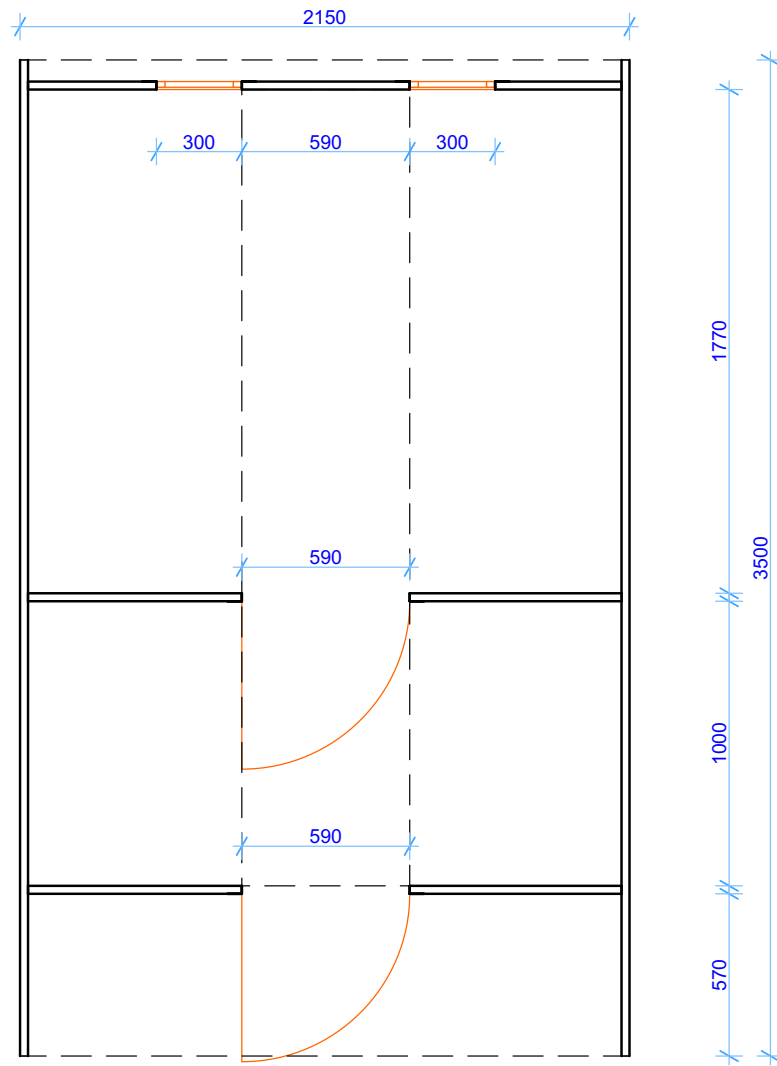

TUINDECO

LEADING IN GARDEN PRODUCTS

43.7004 Barrel sauna 350x215

235
215

All sizes are approximate and in cm

 $3,8+2,1\text{m}^2$

 $7,6+4,2\text{m}^3$

 $13,6\text{m}^2$

 42mm

 28/44mm

 4mm

1000kg

350x120x120cm

Sauna 350 D2220

Packing list

Barrel 350 cm

Size (m) 2,15 x 3,50
Ridge Height 2150 mm

	id	size (h x w)	Pcs
Doors	DGD-1A	1650 x 590 mm	2
Windows	DGW-1A	670 x 300 mm	2