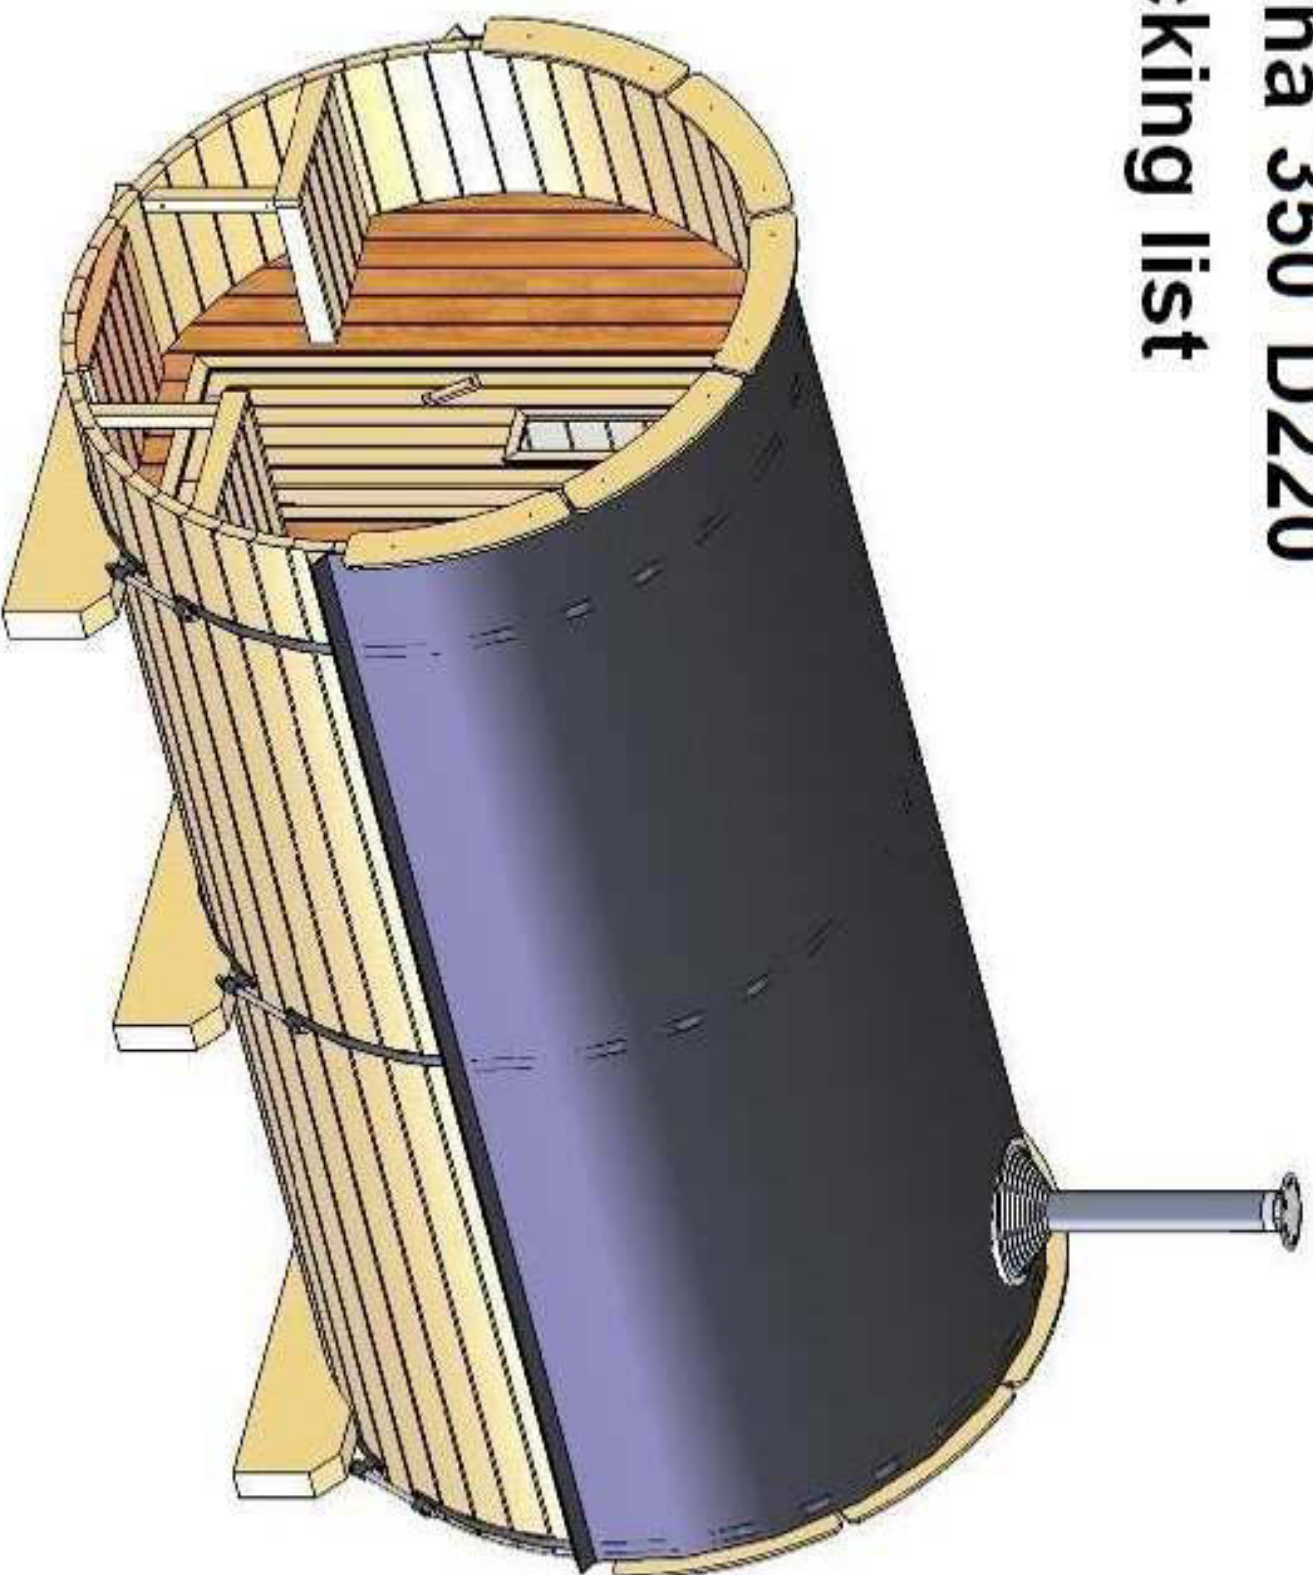

TUINDECO

LEADING IN GARDEN PRODUCTS

43.7004 Barrel sauna 350x215

235
215

All sizes are approximate and in cm

 $3,8+2,1\text{m}^2$

 $7,6+4,2\text{m}^3$

 $13,6\text{m}^2$

 42mm

 28/44mm

 4mm

1000kg

350x120x120cm

Sauna 350 D2220

Packing list

Barrel 350 cm

Size (m) 2,15 x 3,50
Ridge Height 2150 mm

	id	size (h x w)	Pcs
Doors	DGD-1A	1650 x 590 mm	2
Windows	DGW-1A	670 x 300 mm	2