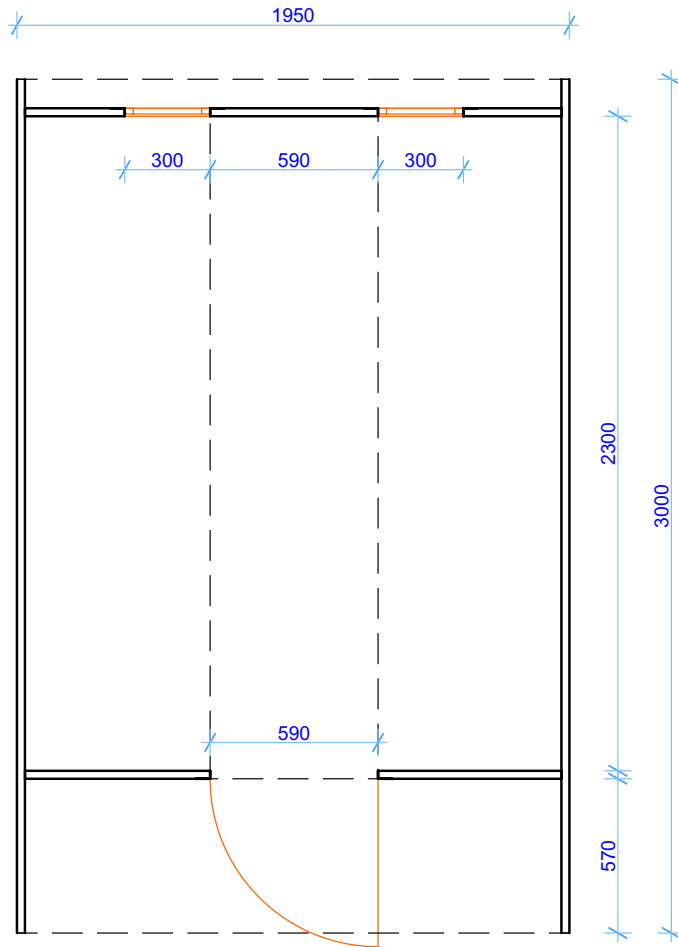

TUINDECO

LEADING IN GARDEN PRODUCTS

43.7003 Barrel sauna 300x195

205
195

All sizes are approximate and in cm

m² 4,5m²

m³ 8,1m³

10,5m²

42mm

28/44mm

4mm

960kg

300x120x120cm

Sauna 300 D190

Barrel 300 cm

Size (m) 2,15 x 3,00
Ridge Height 1950 mm

	id	size (h x w)	Pcs
Doors	DGD-1A	1650 x 590 mm	1
Windows	DGW-1A	670 x 300 mm	2