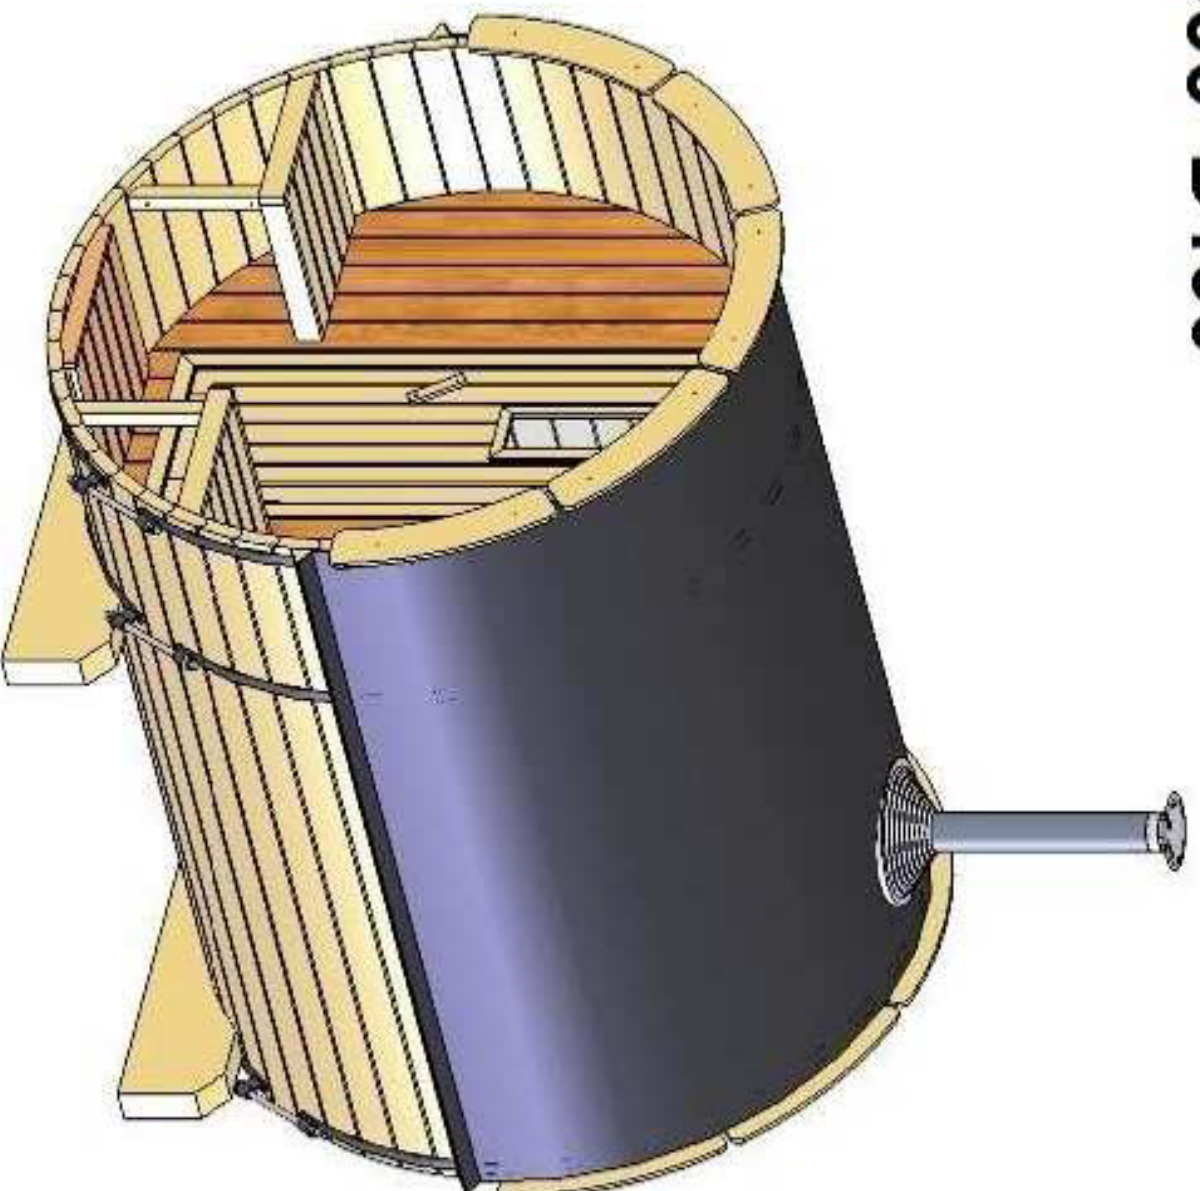

TUINDECO

LEADING IN GARDEN PRODUCTS

43.7003 Barrel sauna 300x195

205
195

All sizes are approximate and in cm

m² 4,5m²

m³ 8,1m³

10,5m²

42mm

28/44mm

4mm

960kg

300x120x120cm

Sauna 300 D190

Barrel 300 cm

Size (m) 2,15 x 3,00
Ridge Height 1950 mm

	id	size (h x w)	Pcs
Doors	DGD-1A	1650 x 590 mm	1
Windows	DGW-1A	670 x 300 mm	2