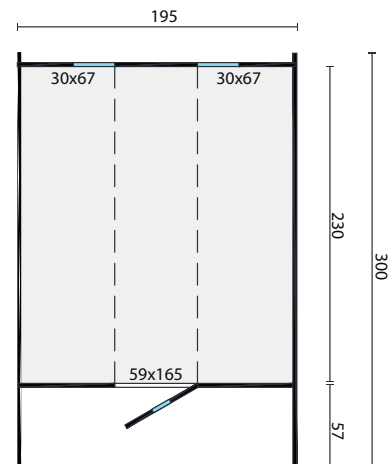

TUINDECO

LEADING IN GARDEN PRODUCTS

43.7003 Barrel sauna 300x195

205
195

All sizes are approximate and in cm

m² 4,5m²

m³ 8,1m³

10,5m²

42mm

28/44mm

4mm

960kg

300x120x120cm

Sauna 300 D190

Barrel 300 cm

Size (m) 2,15 x 3,00
Ridge Height 1950 mm

	id	size (h x w)	Pcs
Doors	DGD-1A	1650 x 590 mm	1
Windows	DGW-1A	670 x 300 mm	2