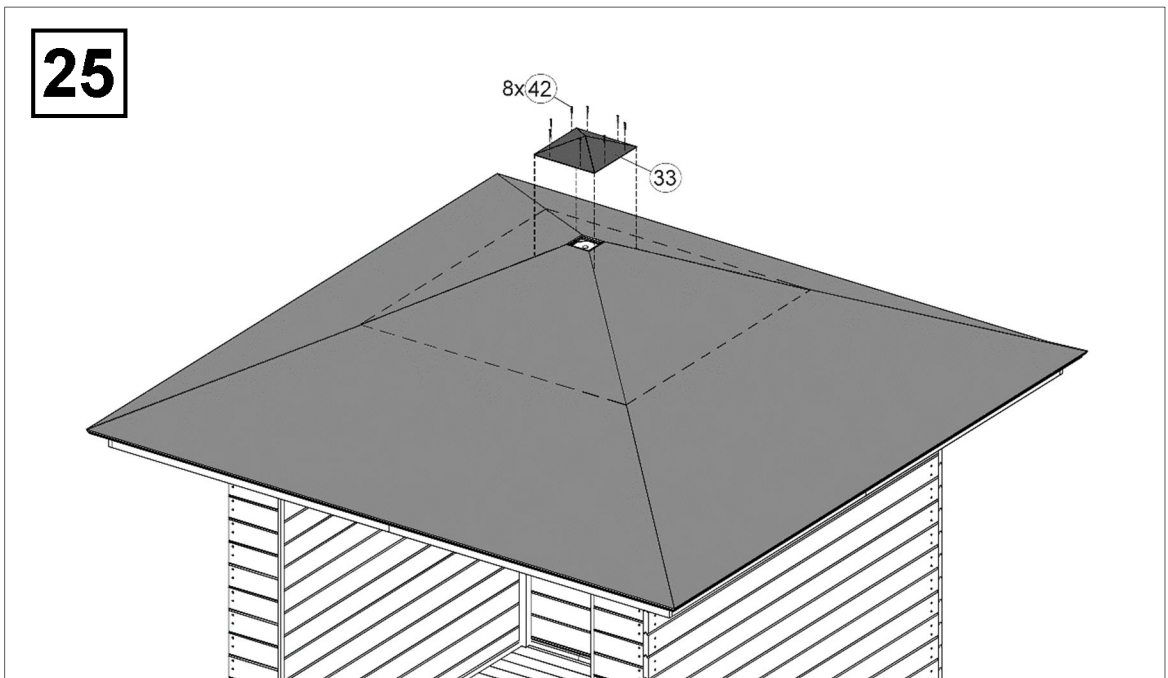

Abbildung Art.-Nr.: 177.2424.00