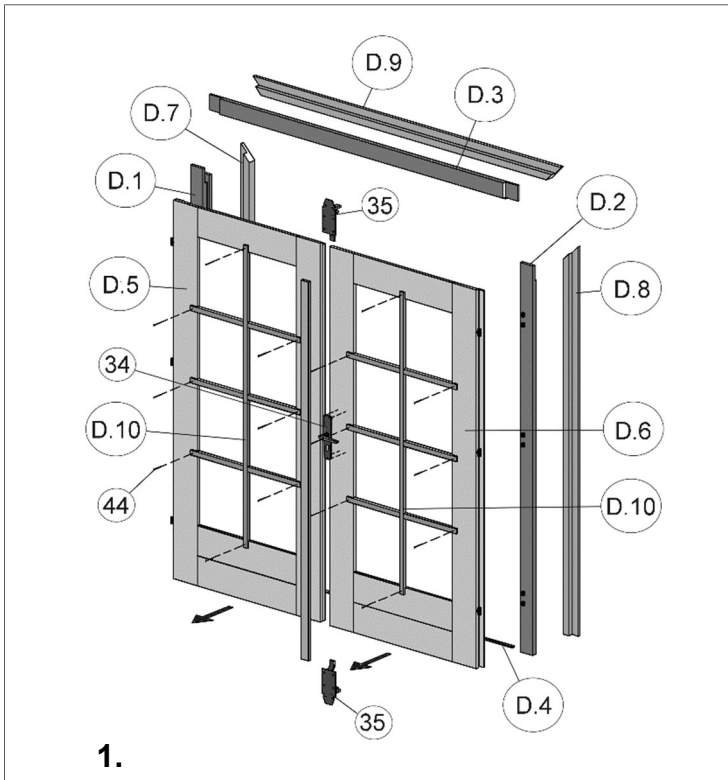

## Blockhaustür, 2-flügelig

**28**

Pos	Abbildung	Abmessung	Pos	Abbildung	Abmessung
(D.1)		46 / 80	(D.6)		
(D.2)		46 / 80	(D.7)		21 / 67
(D.3)		46 / 80	(D.8)		21 / 67
(D.4)		5 / 15 / 1750	(D.9)		21 / 67
(D.5)			(D.10)		19 / 642 / 1418