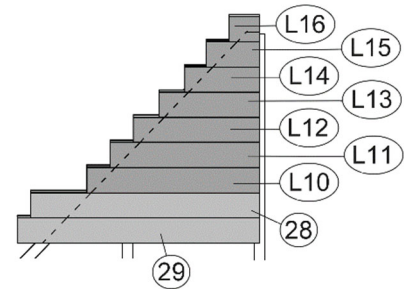

Art.-Nr.:177.2424.10

21