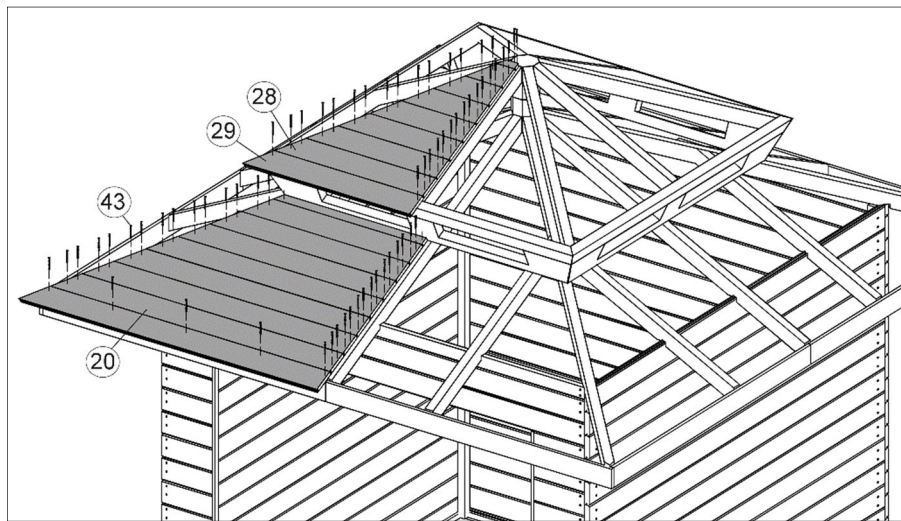

Dachüberstand ca. 4cm