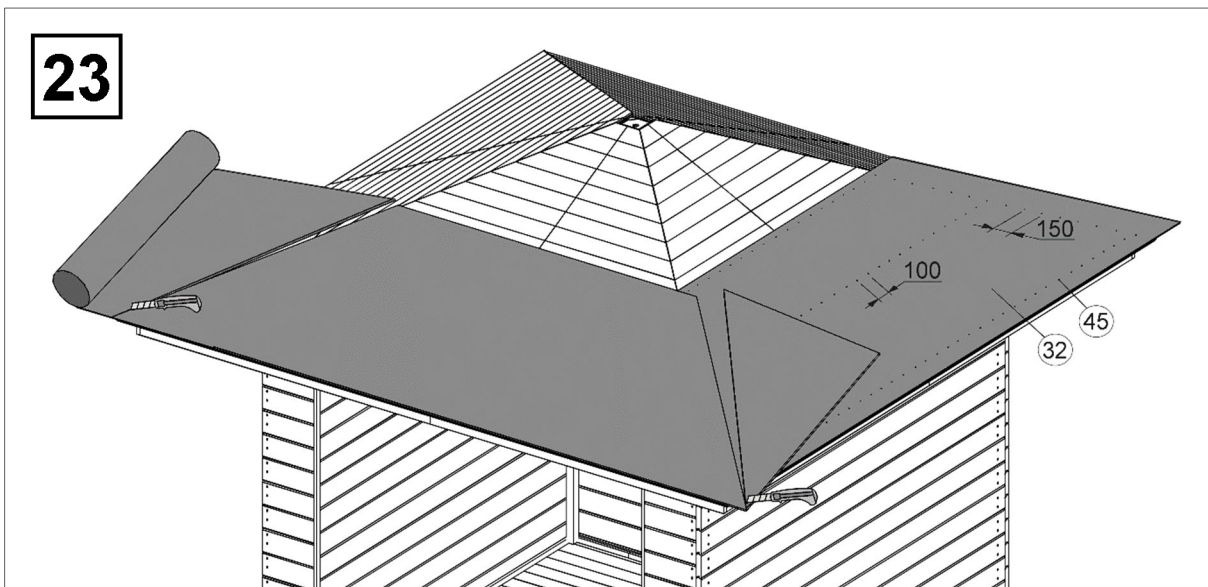

23

Abbildung Art.-Nr.: 177.2424.00