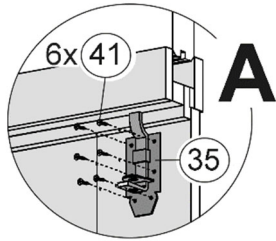

weka Holzbau GmbH,
Johannesstr. 16
D-17034 Neubrandenburg
Tel.: 0395 42908-0
Fax: 0395 42908-83
E-Mail: info@weka-Holzbau.com

MA Art.-Nr.: 800.0286.16.05